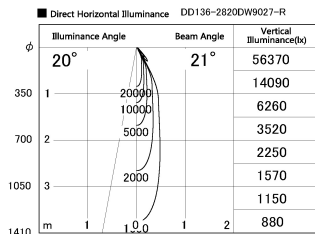

Item no. DD136-2820DW9027-R

Series Name: Cledy versa R-G
(DD136-AG-R)

Dark Mirror Reflector

| | |
|------------------|--|
| Installation | Recessed mount |
| Type | Extra high-efficiency adjustable downlight : Antiglare |
| Fixture wattage | 28W |
| Beam angle | 21 deg |
| Color Temp. | 2700K |
| CRI | Ra>90 |
| Luminous | 2692 lm |
| Body | Die-cast aluminum alloy |
| Body finish | N/A |
| Trim finish | White |
| Reflector finish | Dark Mirror |
| IP Rate | IP20 |
| Light source | COB module |
| Input Voltage | AC220~240V |
| Dimming Type | Non-Dimmable |
| Certificate | CE, CCC |
| Cut Hole | 150mm |