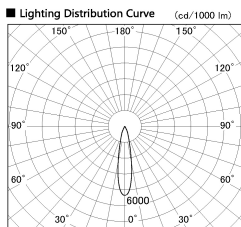

Item no. DD136-2820DW9027-R

Series Name: Cledy versa R-G
(DD136-AG-R)

Dark Mirror Reflector

| | |
|------------------|--|
| Installation | Recessed mount |
| Type | Extra high-efficiency adjustable downlight : Antiglare |
| Fixture wattage | 28W |
| Beam angle | 21 deg |
| Color Temp. | 2700K |
| CRI | Ra>90 |
| Luminous | 2692 lm |
| Body | Die-cast aluminum alloy |
| Body finish | N/A |
| Trim finish | White |
| Reflector finish | Dark Mirror |
| IP Rate | IP20 |
| Light source | COB module |
| Input Voltage | AC220~240V |
| Dimming Type | Non-Dimmable |
| Certificate | CE, CCC |
| Cut Hole | 150mm |