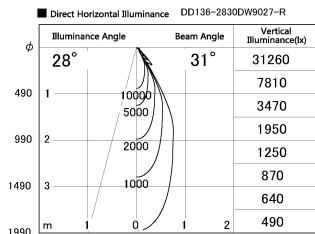

Item no. DD136-2830DW9027-R

Series Name: Cledy versa R-G  
(DD136-AG-R)

Dark Mirror Reflector

Installation	Recessed mount
Type	Extra high-efficiency adjustable downlight : Antiglare
Fixture wattage	28W
Beam angle	31 deg
Color Temp.	2700K
CRI	Ra>90
Luminous	2653 lm
Body	Die-cast aluminum alloy
Body finish	N/A
Trim finish	White
Reflector finish	Dark Mirror
IP Rate	IP20
Light source	COB module
Input Voltage	AC220~240V
Dimming Type	Non-Dimmable
Certificate	CE, CCC
Cut Hole	150mm