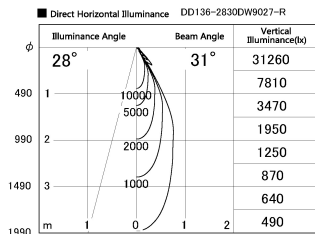

Item no. DD136-2830DW9027-R

Series Name: Cledy versa R-G
(DD136-AG-R)

Dark Mirror Reflector

Installation	Recessed mount
Type	Extra high-efficiency adjustable downlight : Antiglare
Fixture wattage	28W
Beam angle	31 deg
Color Temp.	2700K
CRI	Ra>90
Luminous	2653 lm
Body	Die-cast aluminum alloy
Body finish	N/A
Trim finish	White
Reflector finish	Dark Mirror
IP Rate	IP20
Light source	COB module
Input Voltage	AC220~240V
Dimming Type	Non-Dimmable
Certificate	CE, CCC
Cut Hole	150mm