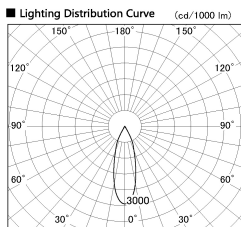

Item no. DD136-2830DW9027-R

Series Name: Cledy versa R-G
(DD136-AG-R)

Dark Mirror Reflector

Installation	Recessed mount
Type	Extra high-efficiency adjustable downlight : Antiglare
Fixture wattage	28W
Beam angle	31 deg
Color Temp.	2700K
CRI	Ra>90
Luminous	2653 lm
Body	Die-cast aluminum alloy
Body finish	N/A
Trim finish	White
Reflector finish	Dark Mirror
IP Rate	IP20
Light source	COB module
Input Voltage	AC220~240V
Dimming Type	Non-Dimmable
Certificate	CE, CCC
Cut Hole	150mm