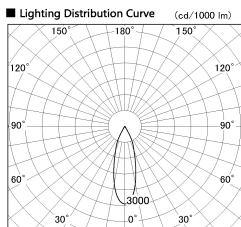

Item no. DD136-2830DW9027-R

Series Name: Cledy versa R-G  
(DD136-AG-R)

Dark Mirror Reflector

Installation	Recessed mount
Type	Extra high-efficiency adjustable downlight : Antiglare
Fixture wattage	28W
Beam angle	31 deg
Color Temp.	2700K
CRI	Ra>90
Luminous	2653 lm
Body	Die-cast aluminum alloy
Body finish	N/A
Trim finish	White
Reflector finish	Dark Mirror
IP Rate	IP20
Light source	COB module
Input Voltage	AC220~240V
Dimming Type	Non-Dimmable
Certificate	CE, CCC
Cut Hole	150mm