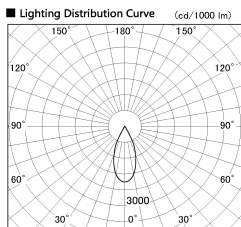

Item no. DD136-2840DW9027-R

Series Name: Cledy versa R-G
(DD136-AG-R)

Dark Mirror Reflector

Installation	Recessed mount
Type	Extra high-efficiency adjustable downlight : Antiglare
Fixture wattage	28W
Beam angle	42 deg
Color Temp.	2700K
CRI	Ra>90
Luminous	2630 lm
Body	Die-cast aluminum alloy
Body finish	N/A
Trim finish	White
Reflector finish	Dark Mirror
IP Rate	IP20
Light source	COB module
Input Voltage	AC220~240V
Dimming Type	Non-Dimmable
Certificate	CE, CCC
Cut Hole	150mm