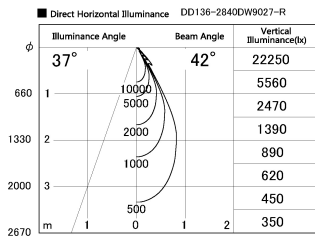

Item no. DD136-2840DW9027-R

Series Name: Cledy versa R-G
(DD136-AG-R)

Dark Mirror Reflector

Installation	Recessed mount
Type	Extra high-efficiency adjustable downlight : Antiglare
Fixture wattage	28W
Beam angle	42 deg
Color Temp.	2700K
CRI	Ra>90
Luminous	2630 lm
Body	Die-cast aluminum alloy
Body finish	N/A
Trim finish	White
Reflector finish	Dark Mirror
IP Rate	IP20
Light source	COB module
Input Voltage	AC220~240V
Dimming Type	Non-Dimmable
Certificate	CE, CCC
Cut Hole	150mm