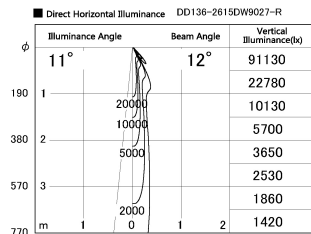

Item no. DD136-2615DW9027-R

Series Name: Cledy versa R-G
(DD136-AG-R)

Dark Mirror Reflector

Installation	Recessed mount
Type	Extra high-efficiency adjustable downlight : Antiglare
Fixture wattage	23W
Beam angle	12 deg
Color Temp.	2700K
CRI	Ra>90
Luminous	1953 lm
Body	Die-cast aluminum alloy
Body finish	N/A
Trim finish	White
Reflector finish	Dark Mirror
IP Rate	IP20
Light source	COB module
Input Voltage	AC220~240V
Dimming Type	Non-Dimmable
Certificate	CE, CCC
Cut Hole	150mm