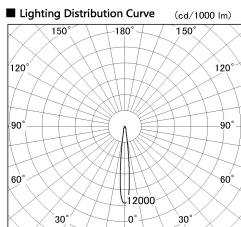

Item no. DD136-2615DW9027-R

Series Name: Cledy versa R-G
(DD136-AG-R)

Dark Mirror Reflector

Installation	Recessed mount
Type	Extra high-efficiency adjustable downlight : Antiglare
Fixture wattage	23W
Beam angle	12 deg
Color Temp.	2700K
CRI	Ra>90
Luminous	1953 lm
Body	Die-cast aluminum alloy
Body finish	N/A
Trim finish	White
Reflector finish	Dark Mirror
IP Rate	IP20
Light source	COB module
Input Voltage	AC220~240V
Dimming Type	Non-Dimmable
Certificate	CE, CCC
Cut Hole	150mm