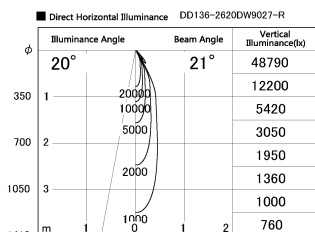

Item no. DD136-2620DW9027-R

Series Name: Cledy versa R-G
(DD136-AG-R)

Dark Mirror Reflector

Installation	Recessed mount
Type	Extra high-efficiency adjustable downlight : Antiglare
Fixture wattage	23W
Beam angle	21 deg
Color Temp.	2700K
CRI	Ra>90
Luminous	2330 lm
Body	Die-cast aluminum alloy
Body finish	N/A
Trim finish	White
Reflector finish	Dark Mirror
IP Rate	IP20
Light source	COB module
Input Voltage	AC220~240V
Dimming Type	Non-Dimmable
Certificate	CE, CCC
Cut Hole	150mm