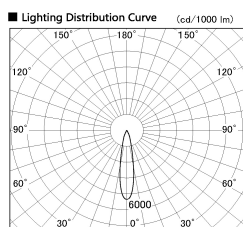

Item no. DD136-2620DW9027-R

Series Name: Cledy versa R-G
(DD136-AG-R)

Dark Mirror Reflector

Installation	Recessed mount
Type	Extra high-efficiency adjustable downlight : Antiglare
Fixture wattage	23W
Beam angle	21 deg
Color Temp.	2700K
CRI	Ra>90
Luminous	2330 lm
Body	Die-cast aluminum alloy
Body finish	N/A
Trim finish	White
Reflector finish	Dark Mirror
IP Rate	IP20
Light source	COB module
Input Voltage	AC220~240V
Dimming Type	Non-Dimmable
Certificate	CE, CCC
Cut Hole	150mm