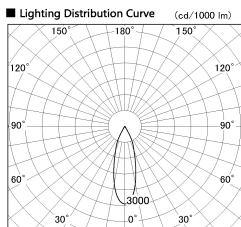

Item no. DD136-2630DW9027-R

Series Name: Cledy versa R-G  
(DD136-AG-R)

Dark Mirror Reflector

Installation	Recessed mount
Type	Extra high-efficiency adjustable downlight : Antiglare
Fixture wattage	23W
Beam angle	31 deg
Color Temp.	2700K
CRI	Ra>90
Luminous	2295 lm
Body	Die-cast aluminum alloy
Body finish	N/A
Trim finish	White
Reflector finish	Dark Mirror
IP Rate	IP20
Light source	COB module
Input Voltage	AC220~240V
Dimming Type	Non-Dimmable
Certificate	CE, CCC
Cut Hole	150mm