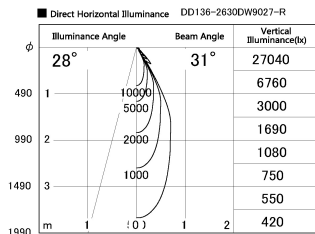

Item no. DD136-2630DW9027-R

Series Name: Cledy versa R-G  
(DD136-AG-R)

Dark Mirror Reflector

Installation	Recessed mount
Type	Extra high-efficiency adjustable downlight : Antiglare
Fixture wattage	23W
Beam angle	31 deg
Color Temp.	2700K
CRI	Ra>90
Luminous	2295 lm
Body	Die-cast aluminum alloy
Body finish	N/A
Trim finish	White
Reflector finish	Dark Mirror
IP Rate	IP20
Light source	COB module
Input Voltage	AC220~240V
Dimming Type	Non-Dimmable
Certificate	CE, CCC
Cut Hole	150mm