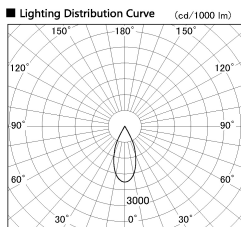

Item no. DD136-2640DW9027-R

Series Name: Cledy versa R-G  
(DD136-AG-R)

Dark Mirror Reflector

Installation	Recessed mount
Type	Extra high-efficiency adjustable downlight : Antiglare
Fixture wattage	23W
Beam angle	42 deg
Color Temp.	2700K
CRI	Ra>90
Luminous	2276 lm
Body	Die-cast aluminum alloy
Body finish	N/A
Trim finish	White
Reflector finish	Dark Mirror
IP Rate	IP20
Light source	COB module
Input Voltage	AC220~240V
Dimming Type	Non-Dimmable
Certificate	CE, CCC
Cut Hole	150mm