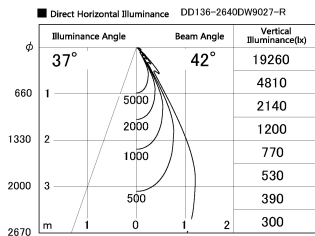

Item no. DD136-2640DW9027-R

Series Name: Cledy versa R-G  
(DD136-AG-R)

Dark Mirror Reflector

Installation	Recessed mount
Type	Extra high-efficiency adjustable downlight : Antiglare
Fixture wattage	23W
Beam angle	42 deg
Color Temp.	2700K
CRI	Ra>90
Luminous	2276 lm
Body	Die-cast aluminum alloy
Body finish	N/A
Trim finish	White
Reflector finish	Dark Mirror
IP Rate	IP20
Light source	COB module
Input Voltage	AC220~240V
Dimming Type	Non-Dimmable
Certificate	CE, CCC
Cut Hole	150mm