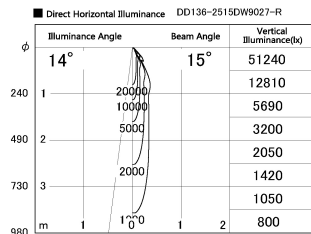

Item no. DD136-2515DW9027-R

Series Name: Cledy versa R-G
(DD136-AG-R)

Dark Mirror Reflector

Installation	Recessed mount
Type	Extra high-efficiency adjustable downlight : Antiglare
Fixture wattage	23W
Beam angle	14 deg
Color Temp.	2700K
CRI	Ra>90
Luminous	1781 lm
Body	Die-cast aluminum alloy
Body finish	N/A
Trim finish	White
Reflector finish	Dark Mirror
IP Rate	IP20
Light source	COB module
Input Voltage	AC220~240V
Dimming Type	Non-Dimmable
Certificate	CE, CCC
Cut Hole	125mm