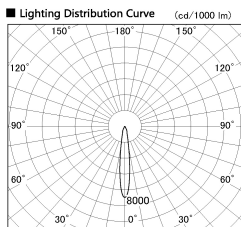

Item no. DD136-2515DW9027-R

Series Name: Cledy versa R-G
(DD136-AG-R)

Dark Mirror Reflector

Installation	Recessed mount
Type	Extra high-efficiency adjustable downlight : Antiglare
Fixture wattage	23W
Beam angle	14 deg
Color Temp.	2700K
CRI	Ra>90
Luminous	1781 lm
Body	Die-cast aluminum alloy
Body finish	N/A
Trim finish	White
Reflector finish	Dark Mirror
IP Rate	IP20
Light source	COB module
Input Voltage	AC220~240V
Dimming Type	Non-Dimmable
Certificate	CE, CCC
Cut Hole	125mm