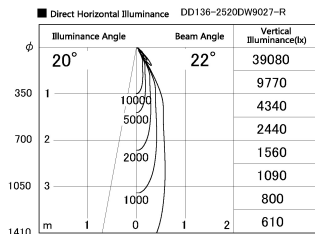

Item no. DD136-2520DW9027-R

Series Name: Cledy versa R-G
(DD136-AG-R)

Dark Mirror Reflector

Installation	Recessed mount
Type	Extra high-efficiency adjustable downlight : Antiglare
Fixture wattage	23W
Beam angle	21 deg
Color Temp.	2700K
CRI	Ra>90
Luminous	2041 lm
Body	Die-cast aluminum alloy
Body finish	N/A
Trim finish	White
Reflector finish	Dark Mirror
IP Rate	IP20
Light source	COB module
Input Voltage	AC220~240V
Dimming Type	Non-Dimmable
Certificate	CE, CCC
Cut Hole	125mm