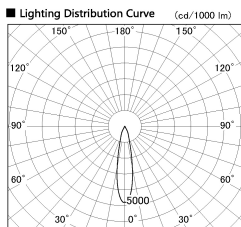

Item no. DD136-2520DW9027-R

Series Name: Cledy versa R-G
(DD136-AG-R)

Dark Mirror Reflector

Installation	Recessed mount
Type	Extra high-efficiency adjustable downlight : Antiglare
Fixture wattage	23W
Beam angle	21 deg
Color Temp.	2700K
CRI	Ra>90
Luminous	2041 lm
Body	Die-cast aluminum alloy
Body finish	N/A
Trim finish	White
Reflector finish	Dark Mirror
IP Rate	IP20
Light source	COB module
Input Voltage	AC220~240V
Dimming Type	Non-Dimmable
Certificate	CE, CCC
Cut Hole	125mm