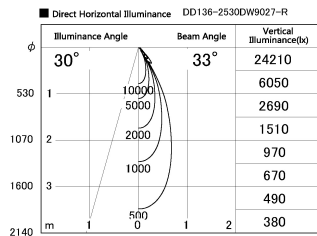

Item no. DD136-2530DW9027-R

Series Name: Cledy versa R-G
(DD136-AG-R)

Dark Mirror Reflector

Installation	Recessed mount
Type	Extra high-efficiency adjustable downlight : Antiglare
Fixture wattage	23W
Beam angle	32 deg
Color Temp.	2700K
CRI	Ra>90
Luminous	2088 lm
Body	Die-cast aluminum alloy
Body finish	N/A
Trim finish	White
Reflector finish	Dark Mirror
IP Rate	IP20
Light source	COB module
Input Voltage	AC220~240V
Dimming Type	Non-Dimmable
Certificate	CE, CCC
Cut Hole	125mm