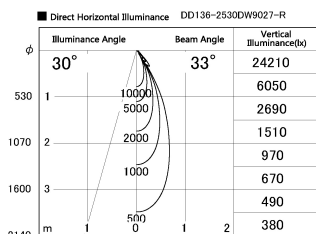

Item no. DD136-2530DW9027-R

Series Name: Cledy versa R-G
(DD136-AG-R)

Dark Mirror Reflector

Installation	Recessed mount
Type	Extra high-efficiency adjustable downlight : Antiglare
Fixture wattage	23W
Beam angle	32 deg
Color Temp.	2700K
CRI	Ra>90
Luminous	2088 lm
Body	Die-cast aluminum alloy
Body finish	N/A
Trim finish	White
Reflector finish	Dark Mirror
IP Rate	IP20
Light source	COB module
Input Voltage	AC220~240V
Dimming Type	Non-Dimmable
Certificate	CE, CCC
Cut Hole	125mm