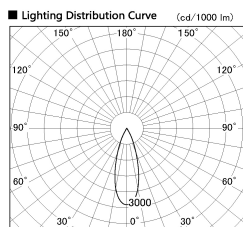

Item no. DD136-2530DW9027-R

Series Name: Cledy versa R-G
(DD136-AG-R)

Dark Mirror Reflector

Installation	Recessed mount
Type	Extra high-efficiency adjustable downlight : Antiglare
Fixture wattage	23W
Beam angle	32 deg
Color Temp.	2700K
CRI	Ra>90
Luminous	2088 lm
Body	Die-cast aluminum alloy
Body finish	N/A
Trim finish	White
Reflector finish	Dark Mirror
IP Rate	IP20
Light source	COB module
Input Voltage	AC220~240V
Dimming Type	Non-Dimmable
Certificate	CE, CCC
Cut Hole	125mm