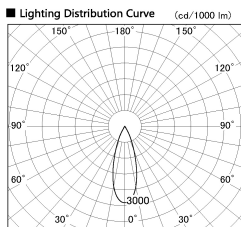

Item no. DD136-2530DW9027-R

Series Name: Cledy versa R-G
(DD136-AG-R)

Dark Mirror Reflector

Installation	Recessed mount
Type	Extra high-efficiency adjustable downlight : Antiglare
Fixture wattage	23W
Beam angle	32 deg
Color Temp.	2700K
CRI	Ra>90
Luminous	2088 lm
Body	Die-cast aluminum alloy
Body finish	N/A
Trim finish	White
Reflector finish	Dark Mirror
IP Rate	IP20
Light source	COB module
Input Voltage	AC220~240V
Dimming Type	Non-Dimmable
Certificate	CE, CCC
Cut Hole	125mm