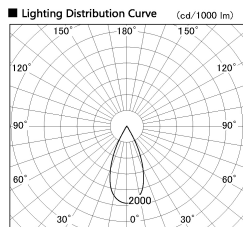

Item no. DD136-2540DW9027-R

Series Name: Cledy versa R-G
(DD136-AG-R)

Dark Mirror Reflector

Installation	Recessed mount
Type	Extra high-efficiency adjustable downlight : Antiglare
Fixture wattage	23W
Beam angle	43 deg
Color Temp.	2700K
CRI	Ra>90
Luminous	2155 lm
Body	Die-cast aluminum alloy
Body finish	N/A
Trim finish	White
Reflector finish	Dark Mirror
IP Rate	IP20
Light source	COB module
Input Voltage	AC220~240V
Dimming Type	Non-Dimmable
Certificate	CE, CCC
Cut Hole	125mm