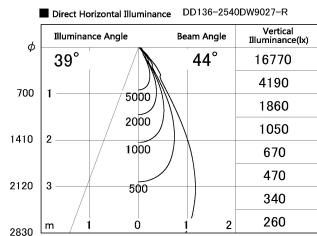

Item no. DD136-2540DW9027-R

Series Name: Cledy versa R-G
(DD136-AG-R)

Dark Mirror Reflector

Installation	Recessed mount
Type	Extra high-efficiency adjustable downlight : Antiglare
Fixture wattage	23W
Beam angle	43 deg
Color Temp.	2700K
CRI	Ra>90
Luminous	2155 lm
Body	Die-cast aluminum alloy
Body finish	N/A
Trim finish	White
Reflector finish	Dark Mirror
IP Rate	IP20
Light source	COB module
Input Voltage	AC220~240V
Dimming Type	Non-Dimmable
Certificate	CE, CCC
Cut Hole	125mm