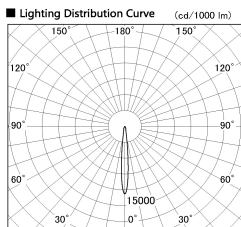

Item no. DD136-2015DW9027-R

Series Name: Cledy versa R-G
(DD136-AG-R)

Dark Mirror Reflector

Installation	Recessed mount
Type	Extra high-efficiency adjustable downlight : Antiglare
Fixture wattage	20W
Beam angle	12 deg
Color Temp.	2700K
CRI	Ra>90
Luminous	1494 lm
Body	Die-cast aluminum alloy
Body finish	N/A
Trim finish	White
Reflector finish	Dark Mirror
IP Rate	IP20
Light source	COB module
Input Voltage	AC220~240V
Dimming Type	Non-Dimmable
Certificate	CE, CCC
Cut Hole	125mm