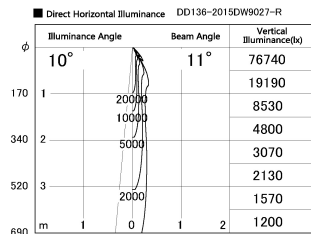

Item no. DD136-2015DW9027-R

Series Name: Cledy versa R-G
(DD136-AG-R)

Dark Mirror Reflector

Installation	Recessed mount
Type	Extra high-efficiency adjustable downlight : Antiglare
Fixture wattage	20W
Beam angle	12 deg
Color Temp.	2700K
CRI	Ra>90
Luminous	1494 lm
Body	Die-cast aluminum alloy
Body finish	N/A
Trim finish	White
Reflector finish	Dark Mirror
IP Rate	IP20
Light source	COB module
Input Voltage	AC220~240V
Dimming Type	Non-Dimmable
Certificate	CE, CCC
Cut Hole	125mm