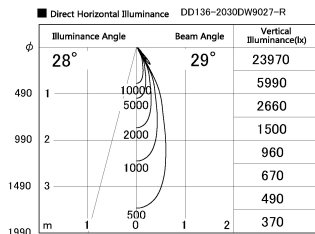

Item no. DD136-2030DW9027-R

Series Name: Cledy versa R-G  
(DD136-AG-R)

Dark Mirror Reflector

Installation	Recessed mount
Type	Extra high-efficiency adjustable downlight : Antiglare
Fixture wattage	20W
Beam angle	28 deg
Color Temp.	2700K
CRI	Ra>90
Luminous	1754 lm
Body	Die-cast aluminum alloy
Body finish	N/A
Trim finish	White
Reflector finish	Dark Mirror
IP Rate	IP20
Light source	COB module
Input Voltage	AC220~240V
Dimming Type	Non-Dimmable
Certificate	CE, CCC
Cut Hole	125mm