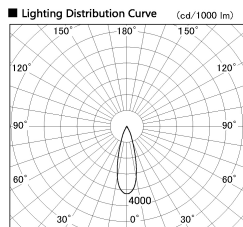

Item no. DD136-2030DW9027-R

Series Name: Cledy versa R-G  
(DD136-AG-R)

Dark Mirror Reflector

Installation	Recessed mount
Type	Extra high-efficiency adjustable downlight : Antiglare
Fixture wattage	20W
Beam angle	28 deg
Color Temp.	2700K
CRI	Ra>90
Luminous	1754 lm
Body	Die-cast aluminum alloy
Body finish	N/A
Trim finish	White
Reflector finish	Dark Mirror
IP Rate	IP20
Light source	COB module
Input Voltage	AC220~240V
Dimming Type	Non-Dimmable
Certificate	CE, CCC
Cut Hole	125mm