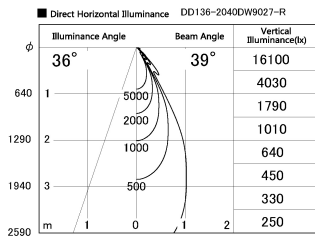

Item no. DD136-2040DW9027-R

Series Name: Cledy versa R-G
(DD136-AG-R)

Dark Mirror Reflector

Installation	Recessed mount
Type	Extra high-efficiency adjustable downlight : Antiglare
Fixture wattage	20W
Beam angle	37 deg
Color Temp.	2700K
CRI	Ra>90
Luminous	1787 lm
Body	Die-cast aluminum alloy
Body finish	N/A
Trim finish	White
Reflector finish	Dark Mirror
IP Rate	IP20
Light source	COB module
Input Voltage	AC220~240V
Dimming Type	Non-Dimmable
Certificate	CE, CCC
Cut Hole	125mm