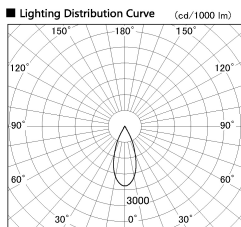

Item no. DD136-2040DW9027-R

Series Name: Cledy versa R-G
(DD136-AG-R)

Dark Mirror Reflector

Installation	Recessed mount
Type	Extra high-efficiency adjustable downlight : Antiglare
Fixture wattage	20W
Beam angle	37 deg
Color Temp.	2700K
CRI	Ra>90
Luminous	1787 lm
Body	Die-cast aluminum alloy
Body finish	N/A
Trim finish	White
Reflector finish	Dark Mirror
IP Rate	IP20
Light source	COB module
Input Voltage	AC220~240V
Dimming Type	Non-Dimmable
Certificate	CE, CCC
Cut Hole	125mm