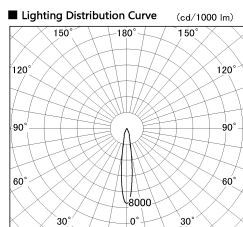

Item no. DD136-1915DW9027-R

Series Name: Cledy versa R-G
(DD136-AG-R)

Dark Mirror Reflector

Installation	Recessed mount
Type	Extra high-efficiency adjustable downlight : Antiglare
Fixture wattage	18.6W
Beam angle	15 deg
Color Temp.	2700K
CRI	Ra>90
Luminous	1331 lm
Body	Die-cast aluminum alloy
Body finish	N/A
Trim finish	White
Reflector finish	Dark Mirror
IP Rate	IP20
Light source	COB module
Input Voltage	AC220~240V
Dimming Type	Non-Dimmable
Certificate	CE, CCC
Cut Hole	100mm