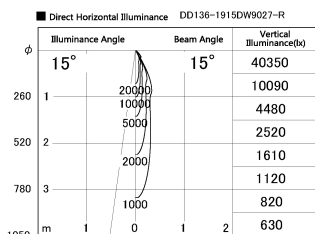

Item no. DD136-1915DW9027-R

Series Name: Cledy versa R-G
(DD136-AG-R)

Dark Mirror Reflector

Installation	Recessed mount
Type	Extra high-efficiency adjustable downlight : Antiglare
Fixture wattage	18.6W
Beam angle	15 deg
Color Temp.	2700K
CRI	Ra>90
Luminous	1331 lm
Body	Die-cast aluminum alloy
Body finish	N/A
Trim finish	White
Reflector finish	Dark Mirror
IP Rate	IP20
Light source	COB module
Input Voltage	AC220~240V
Dimming Type	Non-Dimmable
Certificate	CE, CCC
Cut Hole	100mm