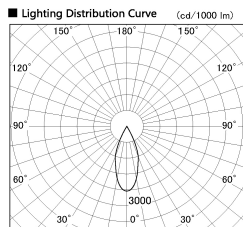

Item no. DD136-1940DW9027-R

Series Name: Cledy versa R-G
(DD136-AG-R)

Dark Mirror Reflector

Installation	Recessed mount
Type	Extra high-efficiency adjustable downlight : Antiglare
Fixture wattage	18.6W
Beam angle	40 deg
Color Temp.	2700K
CRI	Ra>90
Luminous	1555 lm
Body	Die-cast aluminum alloy
Body finish	N/A
Trim finish	White
Reflector finish	Dark Mirror
IP Rate	IP20
Light source	COB module
Input Voltage	AC220~240V
Dimming Type	Non-Dimmable
Certificate	CE, CCC
Cut Hole	100mm