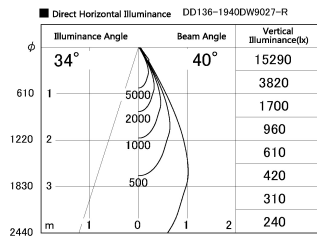

Item no. DD136-1940DW9027-R

Series Name: Cledy versa R-G
(DD136-AG-R)

Dark Mirror Reflector

Installation	Recessed mount
Type	Extra high-efficiency adjustable downlight : Antiglare
Fixture wattage	18.6W
Beam angle	40 deg
Color Temp.	2700K
CRI	Ra>90
Luminous	1555 lm
Body	Die-cast aluminum alloy
Body finish	N/A
Trim finish	White
Reflector finish	Dark Mirror
IP Rate	IP20
Light source	COB module
Input Voltage	AC220~240V
Dimming Type	Non-Dimmable
Certificate	CE, CCC
Cut Hole	100mm