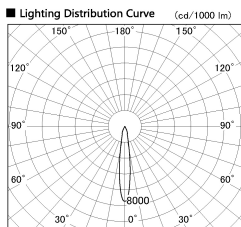

Item no. DD136-1115DW9027-R

Series Name: Cledy versa R-G  
(DD136-AG-R)

Dark Mirror Reflector

Installation	Recessed mount
Type	Extra high-efficiency adjustable downlight : Antiglare
Fixture wattage	10.5W
Beam angle	15 deg
Color Temp.	2700K
CRI	Ra>90
Luminous	762 lm
Body	Die-cast aluminum alloy
Body finish	N/A
Trim finish	White
Reflector finish	Dark Mirror
IP Rate	IP20
Light source	COB module
Input Voltage	AC220~240V
Dimming Type	Non-Dimmable
Certificate	CE, CCC
Cut Hole	100mm