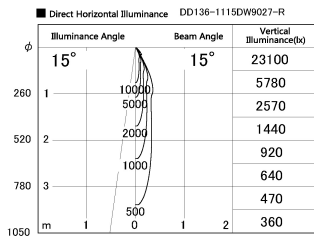

Item no. DD136-1115DW9027-R

Series Name: Cledy versa R-G  
(DD136-AG-R)

Dark Mirror Reflector

Installation	Recessed mount
Type	Extra high-efficiency adjustable downlight : Antiglare
Fixture wattage	10.5W
Beam angle	15 deg
Color Temp.	2700K
CRI	Ra>90
Luminous	762 lm
Body	Die-cast aluminum alloy
Body finish	N/A
Trim finish	White
Reflector finish	Dark Mirror
IP Rate	IP20
Light source	COB module
Input Voltage	AC220~240V
Dimming Type	Non-Dimmable
Certificate	CE, CCC
Cut Hole	100mm