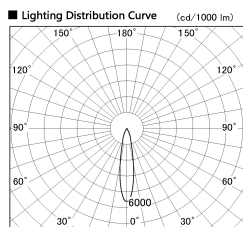

Item no. DD136-1120DW9027-R

Series Name: Cledy versa R-G  
(DD136-AG-R)

Dark Mirror Reflector

|                  |  |
|------------------|--|
| Installation     | Recessed mount   |
| Type             | Extra high-efficiency adjustable downlight : Antiglare |
| Fixture wattage  | 10.5W  |
| Beam angle       | 19 deg   |
| Color Temp.      | 2700K  |
| CRI              | Ra>90  |
| Luminous         | 815 lm   |
| Body             | Die-cast aluminum alloy                                |
| Body finish      | N/A  |
| Trim finish      | White  |
| Reflector finish | Dark Mirror  |
| IP Rate          | IP20   |
| Light source     | COB module   |
| Input Voltage    | AC220~240V   |
| Dimming Type     | Non-Dimmable   |
| Certificate      | CE, CCC  |
| Cut Hole         | 100mm  |