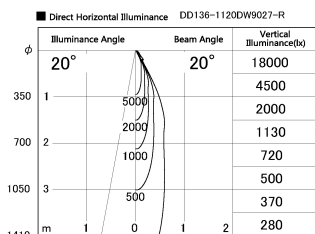

Item no. DD136-1120DW9027-R

Series Name: Cledy versa R-G  
(DD136-AG-R)

Dark Mirror Reflector

|                  |  |
|------------------|--|
| Installation     | Recessed mount   |
| Type             | Extra high-efficiency adjustable downlight : Antiglare |
| Fixture wattage  | 10.5W  |
| Beam angle       | 19 deg   |
| Color Temp.      | 2700K  |
| CRI              | Ra>90  |
| Luminous         | 815 lm   |
| Body             | Die-cast aluminum alloy                                |
| Body finish      | N/A  |
| Trim finish      | White  |
| Reflector finish | Dark Mirror  |
| IP Rate          | IP20   |
| Light source     | COB module   |
| Input Voltage    | AC220~240V   |
| Dimming Type     | Non-Dimmable   |
| Certificate      | CE, CCC  |
| Cut Hole         | 100mm  |