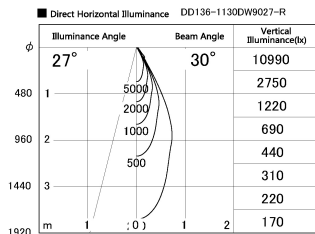

Item no. DD136-1130DW9027-R

Series Name: Cledy versa R-G  
(DD136-AG-R)

Dark Mirror Reflector

Installation	Recessed mount
Type	Extra high-efficiency adjustable downlight : Antiglare
Fixture wattage	10.5W
Beam angle	29 deg
Color Temp.	2700K
CRI	Ra>90
Luminous	876 lm
Body	Die-cast aluminum alloy
Body finish	N/A
Trim finish	White
Reflector finish	Dark Mirror
IP Rate	IP20
Light source	COB module
Input Voltage	AC220~240V
Dimming Type	Non-Dimmable
Certificate	CE, CCC
Cut Hole	100mm