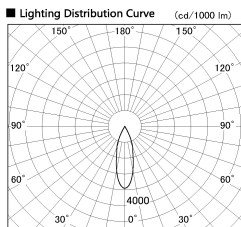

Item no. DD136-1130DW9027-R

Series Name: Cledy versa R-G  
(DD136-AG-R)

Dark Mirror Reflector

Installation	Recessed mount
Type	Extra high-efficiency adjustable downlight : Antiglare
Fixture wattage	10.5W
Beam angle	29 deg
Color Temp.	2700K
CRI	Ra>90
Luminous	876 lm
Body	Die-cast aluminum alloy
Body finish	N/A
Trim finish	White
Reflector finish	Dark Mirror
IP Rate	IP20
Light source	COB module
Input Voltage	AC220~240V
Dimming Type	Non-Dimmable
Certificate	CE, CCC
Cut Hole	100mm