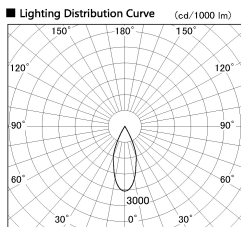

Item no. DD136-1140DW9027-R

Series Name: Cledy versa R-G
(DD136-AG-R)

Dark Mirror Reflector

Installation	Recessed mount
Type	Extra high-efficiency adjustable downlight : Antiglare
Fixture wattage	10.5W
Beam angle	40 deg
Color Temp.	2700K
CRI	Ra>90
Luminous	891 lm
Body	Die-cast aluminum alloy
Body finish	N/A
Trim finish	White
Reflector finish	Dark Mirror
IP Rate	IP20
Light source	COB module
Input Voltage	AC220~240V
Dimming Type	Non-Dimmable
Certificate	CE, CCC
Cut Hole	100mm