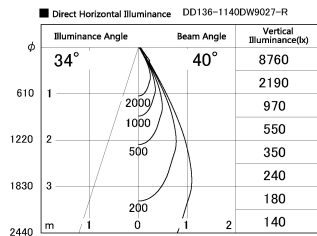

Item no. DD136-1140DW9027-R

Series Name: Cledy versa R-G
(DD136-AG-R)

Dark Mirror Reflector

Installation	Recessed mount
Type	Extra high-efficiency adjustable downlight : Antiglare
Fixture wattage	10.5W
Beam angle	40 deg
Color Temp.	2700K
CRI	Ra>90
Luminous	891 lm
Body	Die-cast aluminum alloy
Body finish	N/A
Trim finish	White
Reflector finish	Dark Mirror
IP Rate	IP20
Light source	COB module
Input Voltage	AC220~240V
Dimming Type	Non-Dimmable
Certificate	CE, CCC
Cut Hole	100mm