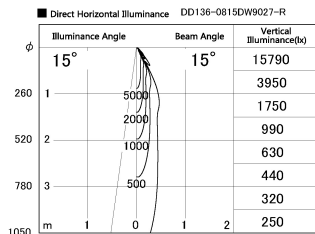

Item no. DD136-0815DW9027-R

Series Name: Cledy versa R-G
(DD136-AG-R)

Dark Mirror Reflector

Installation	Recessed mount
Type	Extra high-efficiency adjustable downlight : Antiglare
Fixture wattage	7.5W
Beam angle	16deg
Color Temp.	2700K
CRI	Ra>90
Luminous	540 lm
Body	Die-cast aluminum alloy
Body finish	N/A
Trim finish	White
Reflector finish	Dark Mirror
IP Rate	IP20
Light source	COB module
Input Voltage	AC220~240V
Dimming Type	Non-Dimmable
Certificate	CE, CCC
Cut Hole	100mm