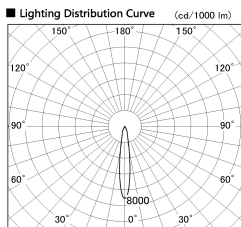

Item no. DD136-0815DW9027-R

Series Name: Cledy versa R-G
(DD136-AG-R)

Dark Mirror Reflector

Installation	Recessed mount
Type	Extra high-efficiency adjustable downlight : Antiglare
Fixture wattage	7.5W
Beam angle	16deg
Color Temp.	2700K
CRI	Ra>90
Luminous	540 lm
Body	Die-cast aluminum alloy
Body finish	N/A
Trim finish	White
Reflector finish	Dark Mirror
IP Rate	IP20
Light source	COB module
Input Voltage	AC220~240V
Dimming Type	Non-Dimmable
Certificate	CE, CCC
Cut Hole	100mm