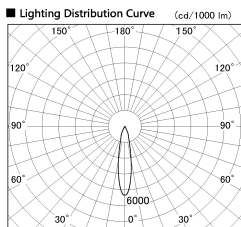

Item no. DD136-0820DW9027-R

Series Name: Cledy versa R-G  
(DD136-AG-R)

Dark Mirror Reflector

Installation	Recessed mount
Type	Extra high-efficiency adjustable downlight : Antiglare
Fixture wattage	7.5W
Beam angle	20deg
Color Temp.	2700K
CRI	Ra>90
Luminous	584 lm
Body	Die-cast aluminum alloy
Body finish	N/A
Trim finish	White
Reflector finish	Dark Mirror
IP Rate	IP20
Light source	COB module
Input Voltage	AC220~240V
Dimming Type	Non-Dimmable
Certificate	CE, CCC
Cut Hole	100mm