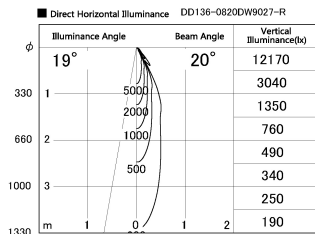

Item no. DD136-0820DW9027-R

Series Name: Cledy versa R-G  
(DD136-AG-R)

Dark Mirror Reflector

Installation	Recessed mount
Type	Extra high-efficiency adjustable downlight : Antiglare
Fixture wattage	7.5W
Beam angle	20deg
Color Temp.	2700K
CRI	Ra>90
Luminous	584 lm
Body	Die-cast aluminum alloy
Body finish	N/A
Trim finish	White
Reflector finish	Dark Mirror
IP Rate	IP20
Light source	COB module
Input Voltage	AC220~240V
Dimming Type	Non-Dimmable
Certificate	CE, CCC
Cut Hole	100mm