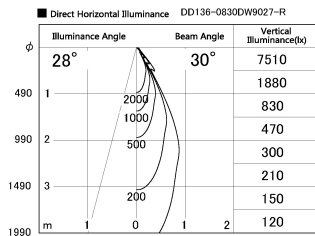

Item no. DD136-0830DW9027-R

Series Name: Cledy versa R-G
(DD136-AG-R)

Dark Mirror Reflector

Installation	Recessed mount
Type	Extra high-efficiency adjustable downlight : Antiglare
Fixture wattage	7.5W
Beam angle	30deg
Color Temp.	2700K
CRI	Ra>90
Luminous	628 lm
Body	Die-cast aluminum alloy
Body finish	N/A
Trim finish	White
Reflector finish	Dark Mirror
IP Rate	IP20
Light source	COB module
Input Voltage	AC220~240V
Dimming Type	Non-Dimmable
Certificate	CE, CCC
Cut Hole	100mm