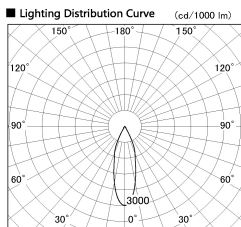

Item no. DD136-0830DW9027-R

Series Name: Cledy versa R-G
(DD136-AG-R)

Dark Mirror Reflector

Installation	Recessed mount
Type	Extra high-efficiency adjustable downlight : Antiglare
Fixture wattage	7.5W
Beam angle	30deg
Color Temp.	2700K
CRI	Ra>90
Luminous	628 lm
Body	Die-cast aluminum alloy
Body finish	N/A
Trim finish	White
Reflector finish	Dark Mirror
IP Rate	IP20
Light source	COB module
Input Voltage	AC220~240V
Dimming Type	Non-Dimmable
Certificate	CE, CCC
Cut Hole	100mm