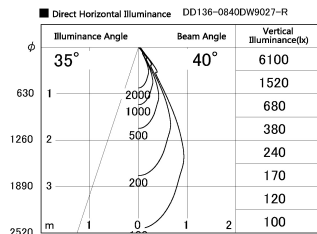

Item no. DD136-0840DW9027-R

Series Name: Cledy versa R-G
(DD136-AG-R)

Dark Mirror Reflector

Installation	Recessed mount
Type	Extra high-efficiency adjustable downlight : Antiglare
Fixture wattage	7.5W
Beam angle	39deg
Color Temp.	2700K
CRI	Ra>90
Luminous	646 lm
Body	Die-cast aluminum alloy
Body finish	N/A
Trim finish	White
Reflector finish	Dark Mirror
IP Rate	IP20
Light source	COB module
Input Voltage	AC220~240V
Dimming Type	Non-Dimmable
Certificate	CE, CCC
Cut Hole	100mm