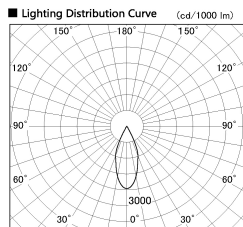

Item no. DD136-0840DW9027-R

Series Name: Cledy versa R-G
(DD136-AG-R)

Dark Mirror Reflector

Installation	Recessed mount
Type	Extra high-efficiency adjustable downlight : Antiglare
Fixture wattage	7.5W
Beam angle	39deg
Color Temp.	2700K
CRI	Ra>90
Luminous	646 lm
Body	Die-cast aluminum alloy
Body finish	N/A
Trim finish	White
Reflector finish	Dark Mirror
IP Rate	IP20
Light source	COB module
Input Voltage	AC220~240V
Dimming Type	Non-Dimmable
Certificate	CE, CCC
Cut Hole	100mm