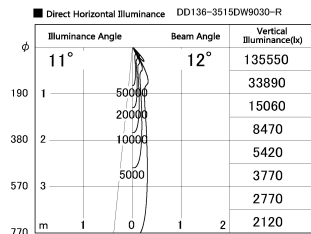

Item no. DD136-3515DW9030-R

Series Name: Cledy versa R-G  
(DD136-AG-R)

Dark Mirror Reflector

Installation	Recessed mount
Type	Extra high-efficiency adjustable downlight : Antiglare
Fixture wattage	36W
Beam angle	12 deg
Color Temp.	3000K
CRI	Ra>90
Luminous	2905 lm
Body	Die-cast aluminum alloy
Body finish	N/A
Trim finish	White
Reflector finish	Dark Mirror
IP Rate	IP20
Light source	COB module
Input Voltage	AC220~240V
Dimming Type	Non-Dimmable
Certificate	CE, CCC
Cut Hole	150mm