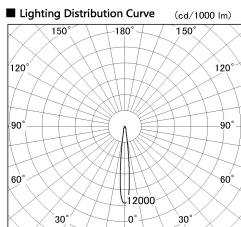

Item no. DD136-3515DW9030-R

Series Name: Cledy versa R-G  
(DD136-AG-R)

Dark Mirror Reflector

Installation	Recessed mount
Type	Extra high-efficiency adjustable downlight : Antiglare
Fixture wattage	36W
Beam angle	12 deg
Color Temp.	3000K
CRI	Ra>90
Luminous	2905 lm
Body	Die-cast aluminum alloy
Body finish	N/A
Trim finish	White
Reflector finish	Dark Mirror
IP Rate	IP20
Light source	COB module
Input Voltage	AC220~240V
Dimming Type	Non-Dimmable
Certificate	CE, CCC
Cut Hole	150mm