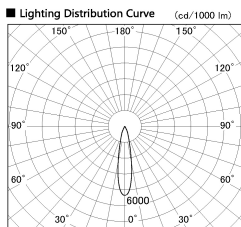

Item no. DD136-3520DW9030-R

Series Name: Cledy versa R-G
(DD136-AG-R)

Dark Mirror Reflector

Installation	Recessed mount
Type	Extra high-efficiency adjustable downlight : Antiglare
Fixture wattage	36W
Beam angle	21 deg
Color Temp.	3000K
CRI	Ra>90
Luminous	3466 lm
Body	Die-cast aluminum alloy
Body finish	N/A
Trim finish	White
Reflector finish	Dark Mirror
IP Rate	IP20
Light source	COB module
Input Voltage	AC220~240V
Dimming Type	Non-Dimmable
Certificate	CE, CCC
Cut Hole	150mm