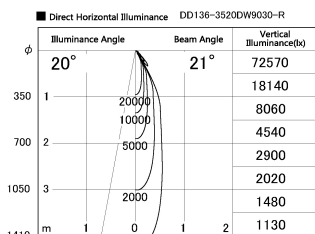

Item no. DD136-3520DW9030-R

Series Name: Cledy versa R-G  
(DD136-AG-R)

Dark Mirror Reflector

Installation	Recessed mount
Type	Extra high-efficiency adjustable downlight : Antiglare
Fixture wattage	36W
Beam angle	21 deg
Color Temp.	3000K
CRI	Ra>90
Luminous	3466 lm
Body	Die-cast aluminum alloy
Body finish	N/A
Trim finish	White
Reflector finish	Dark Mirror
IP Rate	IP20
Light source	COB module
Input Voltage	AC220~240V
Dimming Type	Non-Dimmable
Certificate	CE, CCC
Cut Hole	150mm