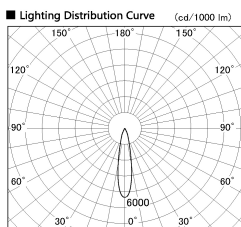

Item no. DD136-3520DW9030-R

Series Name: Cledy versa R-G  
(DD136-AG-R)

Dark Mirror Reflector

Installation	Recessed mount
Type	Extra high-efficiency adjustable downlight : Antiglare
Fixture wattage	36W
Beam angle	21 deg
Color Temp.	3000K
CRI	Ra>90
Luminous	3466 lm
Body	Die-cast aluminum alloy
Body finish	N/A
Trim finish	White
Reflector finish	Dark Mirror
IP Rate	IP20
Light source	COB module
Input Voltage	AC220~240V
Dimming Type	Non-Dimmable
Certificate	CE, CCC
Cut Hole	150mm