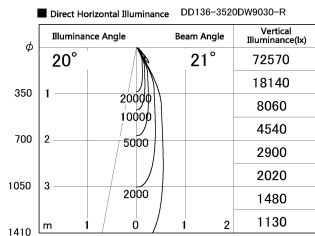

Item no. DD136-3520DW9030-R

Series Name: Cledy versa R-G
(DD136-AG-R)

Dark Mirror Reflector

Installation	Recessed mount
Type	Extra high-efficiency adjustable downlight : Antiglare
Fixture wattage	36W
Beam angle	21 deg
Color Temp.	3000K
CRI	Ra>90
Luminous	3466 lm
Body	Die-cast aluminum alloy
Body finish	N/A
Trim finish	White
Reflector finish	Dark Mirror
IP Rate	IP20
Light source	COB module
Input Voltage	AC220~240V
Dimming Type	Non-Dimmable
Certificate	CE, CCC
Cut Hole	150mm