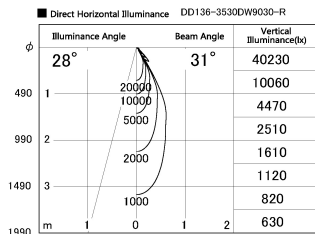

Item no. DD136-3530DW9030-R

Series Name: Cledy versa R-G
(DD136-AG-R)

Dark Mirror Reflector

Installation	Recessed mount
Type	Extra high-efficiency adjustable downlight : Antiglare
Fixture wattage	36W
Beam angle	31 deg
Color Temp.	3000K
CRI	Ra>90
Luminous	3415 lm
Body	Die-cast aluminum alloy
Body finish	N/A
Trim finish	White
Reflector finish	Dark Mirror
IP Rate	IP20
Light source	COB module
Input Voltage	AC220~240V
Dimming Type	Non-Dimmable
Certificate	CE, CCC
Cut Hole	150mm