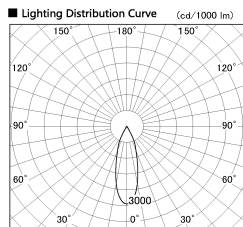

Item no. DD136-3530DW9030-R

Series Name: Cledy versa R-G
(DD136-AG-R)

Dark Mirror Reflector

Installation	Recessed mount
Type	Extra high-efficiency adjustable downlight : Antiglare
Fixture wattage	36W
Beam angle	31 deg
Color Temp.	3000K
CRI	Ra>90
Luminous	3415 lm
Body	Die-cast aluminum alloy
Body finish	N/A
Trim finish	White
Reflector finish	Dark Mirror
IP Rate	IP20
Light source	COB module
Input Voltage	AC220~240V
Dimming Type	Non-Dimmable
Certificate	CE, CCC
Cut Hole	150mm