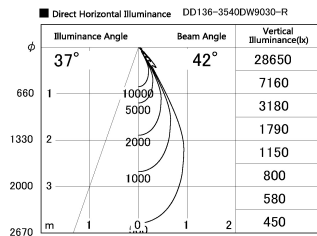

Item no. DD136-3540DW9030-R

Series Name: Cledy versa R-G  
(DD136-AG-R)

Dark Mirror Reflector

Installation	Recessed mount
Type	Extra high-efficiency adjustable downlight : Antiglare
Fixture wattage	36W
Beam angle	42 deg
Color Temp.	3000K
CRI	Ra>90
Luminous	3386 lm
Body	Die-cast aluminum alloy
Body finish	N/A
Trim finish	White
Reflector finish	Dark Mirror
IP Rate	IP20
Light source	COB module
Input Voltage	AC220~240V
Dimming Type	Non-Dimmable
Certificate	CE, CCC
Cut Hole	150mm