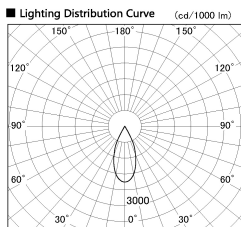

Item no. DD136-3540DW9030-R

Series Name: Cledy versa R-G  
(DD136-AG-R)

Dark Mirror Reflector

Installation	Recessed mount
Type	Extra high-efficiency adjustable downlight : Antiglare
Fixture wattage	36W
Beam angle	42 deg
Color Temp.	3000K
CRI	Ra>90
Luminous	3386 lm
Body	Die-cast aluminum alloy
Body finish	N/A
Trim finish	White
Reflector finish	Dark Mirror
IP Rate	IP20
Light source	COB module
Input Voltage	AC220~240V
Dimming Type	Non-Dimmable
Certificate	CE, CCC
Cut Hole	150mm