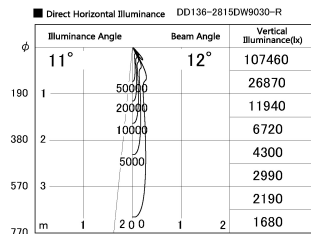

Item no. DD136-2815DW9030-R

Series Name: Cledy versa R-G
(DD136-AG-R)

Dark Mirror Reflector

Installation	Recessed mount
Type	Extra high-efficiency adjustable downlight : Antiglare
Fixture wattage	28W
Beam angle	12 deg
Color Temp.	3000K
CRI	Ra>90
Luminous	2303 lm
Body	Die-cast aluminum alloy
Body finish	N/A
Trim finish	White
Reflector finish	Dark Mirror
IP Rate	IP20
Light source	COB module
Input Voltage	AC220~240V
Dimming Type	Non-Dimmable
Certificate	CE, CCC
Cut Hole	150mm