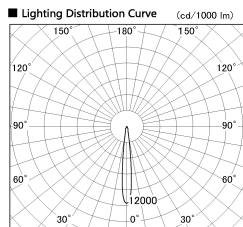

Item no. DD136-2815DW9030-R

Series Name: Cledy versa R-G
(DD136-AG-R)

Dark Mirror Reflector

Installation	Recessed mount
Type	Extra high-efficiency adjustable downlight : Antiglare
Fixture wattage	28W
Beam angle	12 deg
Color Temp.	3000K
CRI	Ra>90
Luminous	2303 lm
Body	Die-cast aluminum alloy
Body finish	N/A
Trim finish	White
Reflector finish	Dark Mirror
IP Rate	IP20
Light source	COB module
Input Voltage	AC220~240V
Dimming Type	Non-Dimmable
Certificate	CE, CCC
Cut Hole	150mm