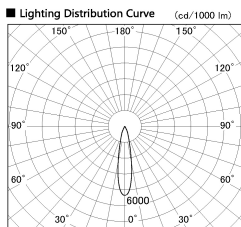

Item no. DD136-2820DW9030-R

Series Name: Cledy versa R-G  
(DD136-AG-R)

Dark Mirror Reflector

|                  |  |
|------------------|--|
| Installation     | Recessed mount   |
| Type             | Extra high-efficiency adjustable downlight : Antiglare |
| Fixture wattage  | 28W  |
| Beam angle       | 21 deg   |
| Color Temp.      | 3000K  |
| CRI              | Ra>90  |
| Luminous         | 2747 lm  |
| Body             | Die-cast aluminum alloy                                |
| Body finish      | N/A  |
| Trim finish      | White  |
| Reflector finish | Dark Mirror  |
| IP Rate          | IP20   |
| Light source     | COB module   |
| Input Voltage    | AC220~240V   |
| Dimming Type     | Non-Dimmable   |
| Certificate      | CE, CCC  |
| Cut Hole         | 150mm  |