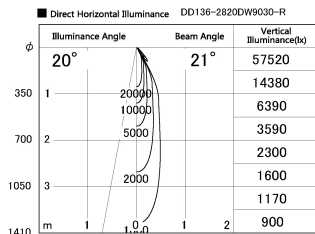

Item no. DD136-2820DW9030-R

Series Name: Cledy versa R-G  
(DD136-AG-R)

Dark Mirror Reflector

|                  |  |
|------------------|--|
| Installation     | Recessed mount   |
| Type             | Extra high-efficiency adjustable downlight : Antiglare |
| Fixture wattage  | 28W  |
| Beam angle       | 21 deg   |
| Color Temp.      | 3000K  |
| CRI              | Ra>90  |
| Luminous         | 2747 lm  |
| Body             | Die-cast aluminum alloy                                |
| Body finish      | N/A  |
| Trim finish      | White  |
| Reflector finish | Dark Mirror  |
| IP Rate          | IP20   |
| Light source     | COB module   |
| Input Voltage    | AC220~240V   |
| Dimming Type     | Non-Dimmable   |
| Certificate      | CE, CCC  |
| Cut Hole         | 150mm  |