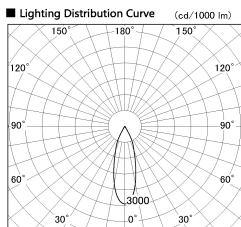

Item no. DD136-2830DW9030-R

Series Name: Cledy versa R-G  
(DD136-AG-R)

Dark Mirror Reflector

Installation	Recessed mount
Type	Extra high-efficiency adjustable downlight : Antiglare
Fixture wattage	28W
Beam angle	31 deg
Color Temp.	3000K
CRI	Ra>90
Luminous	2707 lm
Body	Die-cast aluminum alloy
Body finish	N/A
Trim finish	White
Reflector finish	Dark Mirror
IP Rate	IP20
Light source	COB module
Input Voltage	AC220~240V
Dimming Type	Non-Dimmable
Certificate	CE, CCC
Cut Hole	150mm