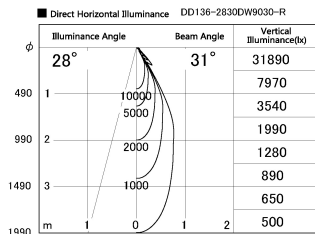

Item no. DD136-2830DW9030-R

Series Name: Cledy versa R-G  
(DD136-AG-R)

Dark Mirror Reflector

Installation	Recessed mount
Type	Extra high-efficiency adjustable downlight : Antiglare
Fixture wattage	28W
Beam angle	31 deg
Color Temp.	3000K
CRI	Ra>90
Luminous	2707 lm
Body	Die-cast aluminum alloy
Body finish	N/A
Trim finish	White
Reflector finish	Dark Mirror
IP Rate	IP20
Light source	COB module
Input Voltage	AC220~240V
Dimming Type	Non-Dimmable
Certificate	CE, CCC
Cut Hole	150mm