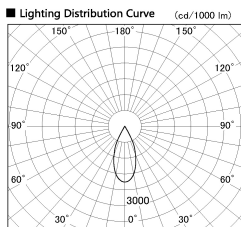

Item no. DD136-2840DW9030-R

Series Name: Cledy versa R-G
(DD136-AG-R)

Dark Mirror Reflector

Installation	Recessed mount
Type	Extra high-efficiency adjustable downlight : Antiglare
Fixture wattage	28W
Beam angle	42 deg
Color Temp.	3000K
CRI	Ra>90
Luminous	2684 lm
Body	Die-cast aluminum alloy
Body finish	N/A
Trim finish	White
Reflector finish	Dark Mirror
IP Rate	IP20
Light source	COB module
Input Voltage	AC220~240V
Dimming Type	Non-Dimmable
Certificate	CE, CCC
Cut Hole	150mm