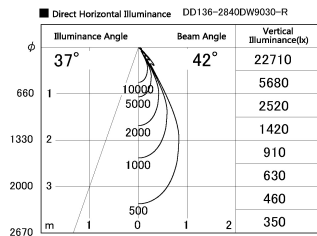

Item no. DD136-2840DW9030-R

Series Name: Cledy versa R-G
(DD136-AG-R)

Dark Mirror Reflector

Installation	Recessed mount
Type	Extra high-efficiency adjustable downlight : Antiglare
Fixture wattage	28W
Beam angle	42 deg
Color Temp.	3000K
CRI	Ra>90
Luminous	2684 lm
Body	Die-cast aluminum alloy
Body finish	N/A
Trim finish	White
Reflector finish	Dark Mirror
IP Rate	IP20
Light source	COB module
Input Voltage	AC220~240V
Dimming Type	Non-Dimmable
Certificate	CE, CCC
Cut Hole	150mm