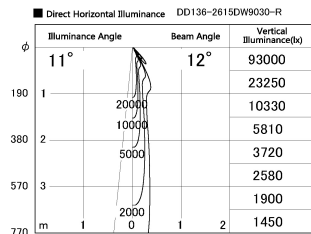

Item no. DD136-2615DW9030-R

Series Name: Cledy versa R-G
(DD136-AG-R)

Dark Mirror Reflector

Installation	Recessed mount
Type	Extra high-efficiency adjustable downlight : Antiglare
Fixture wattage	23W
Beam angle	12 deg
Color Temp.	3000K
CRI	Ra>90
Luminous	1993 lm
Body	Die-cast aluminum alloy
Body finish	N/A
Trim finish	White
Reflector finish	Dark Mirror
IP Rate	IP20
Light source	COB module
Input Voltage	AC220~240V
Dimming Type	Non-Dimmable
Certificate	CE, CCC
Cut Hole	150mm