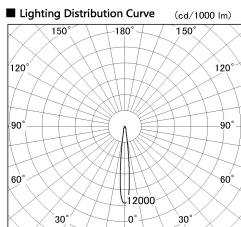

Item no. DD136-2615DW9030-R

Series Name: Cledy versa R-G
(DD136-AG-R)

Dark Mirror Reflector

Installation	Recessed mount
Type	Extra high-efficiency adjustable downlight : Antiglare
Fixture wattage	23W
Beam angle	12 deg
Color Temp.	3000K
CRI	Ra>90
Luminous	1993 lm
Body	Die-cast aluminum alloy
Body finish	N/A
Trim finish	White
Reflector finish	Dark Mirror
IP Rate	IP20
Light source	COB module
Input Voltage	AC220~240V
Dimming Type	Non-Dimmable
Certificate	CE, CCC
Cut Hole	150mm