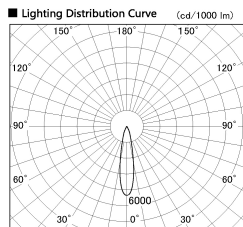

Item no. DD136-2620DW9030-R

Series Name: Cledy versa R-G
(DD136-AG-R)

Dark Mirror Reflector

Installation	Recessed mount
Type	Extra high-efficiency adjustable downlight : Antiglare
Fixture wattage	23W
Beam angle	21 deg
Color Temp.	3000K
CRI	Ra>90
Luminous	2378 lm
Body	Die-cast aluminum alloy
Body finish	N/A
Trim finish	White
Reflector finish	Dark Mirror
IP Rate	IP20
Light source	COB module
Input Voltage	AC220~240V
Dimming Type	Non-Dimmable
Certificate	CE, CCC
Cut Hole	150mm