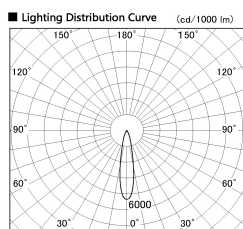

Item no. DD136-2620DW9030-R

Series Name: Cledy versa R-G  
(DD136-AG-R)

Dark Mirror Reflector

Installation	Recessed mount
Type	Extra high-efficiency adjustable downlight : Antiglare
Fixture wattage	23W
Beam angle	21 deg
Color Temp.	3000K
CRI	Ra>90
Luminous	2378 lm
Body	Die-cast aluminum alloy
Body finish	N/A
Trim finish	White
Reflector finish	Dark Mirror
IP Rate	IP20
Light source	COB module
Input Voltage	AC220~240V
Dimming Type	Non-Dimmable
Certificate	CE, CCC
Cut Hole	150mm