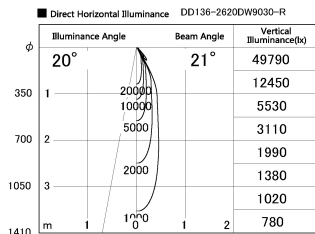

Item no. DD136-2620DW9030-R

Series Name: Cledy versa R-G
(DD136-AG-R)

Dark Mirror Reflector

Installation	Recessed mount
Type	Extra high-efficiency adjustable downlight : Antiglare
Fixture wattage	23W
Beam angle	21 deg
Color Temp.	3000K
CRI	Ra>90
Luminous	2378 lm
Body	Die-cast aluminum alloy
Body finish	N/A
Trim finish	White
Reflector finish	Dark Mirror
IP Rate	IP20
Light source	COB module
Input Voltage	AC220~240V
Dimming Type	Non-Dimmable
Certificate	CE, CCC
Cut Hole	150mm