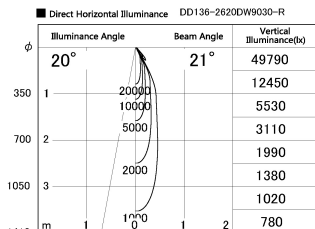

Item no. DD136-2620DW9030-R

Series Name: Cledy versa R-G  
(DD136-AG-R)

Dark Mirror Reflector

Installation	Recessed mount
Type	Extra high-efficiency adjustable downlight : Antiglare
Fixture wattage	23W
Beam angle	21 deg
Color Temp.	3000K
CRI	Ra>90
Luminous	2378 lm
Body	Die-cast aluminum alloy
Body finish	N/A
Trim finish	White
Reflector finish	Dark Mirror
IP Rate	IP20
Light source	COB module
Input Voltage	AC220~240V
Dimming Type	Non-Dimmable
Certificate	CE, CCC
Cut Hole	150mm