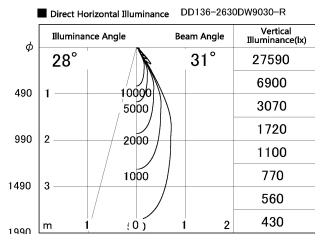

Item no. DD136-2630DW9030-R

Series Name: Cledy versa R-G
(DD136-AG-R)

Dark Mirror Reflector

Installation	Recessed mount
Type	Extra high-efficiency adjustable downlight : Antiglare
Fixture wattage	23W
Beam angle	31 deg
Color Temp.	3000K
CRI	Ra>90
Luminous	2342 lm
Body	Die-cast aluminum alloy
Body finish	N/A
Trim finish	White
Reflector finish	Dark Mirror
IP Rate	IP20
Light source	COB module
Input Voltage	AC220~240V
Dimming Type	Non-Dimmable
Certificate	CE, CCC
Cut Hole	150mm