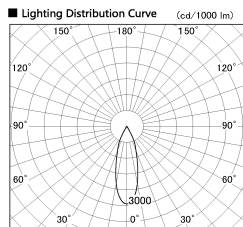

Item no. DD136-2630DW9030-R

Series Name: Cledy versa R-G
(DD136-AG-R)

Dark Mirror Reflector

Installation	Recessed mount
Type	Extra high-efficiency adjustable downlight : Antiglare
Fixture wattage	23W
Beam angle	31 deg
Color Temp.	3000K
CRI	Ra>90
Luminous	2342 lm
Body	Die-cast aluminum alloy
Body finish	N/A
Trim finish	White
Reflector finish	Dark Mirror
IP Rate	IP20
Light source	COB module
Input Voltage	AC220~240V
Dimming Type	Non-Dimmable
Certificate	CE, CCC
Cut Hole	150mm