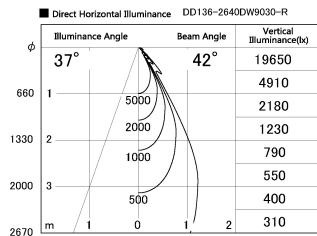

Item no. DD136-2640DW9030-R

Series Name: Cledy versa R-G
(DD136-AG-R)

Dark Mirror Reflector

| | |
|------------------|--|
| Installation | Recessed mount |
| Type | Extra high-efficiency adjustable downlight : Antiglare |
| Fixture wattage | 23W |
| Beam angle | 42 deg |
| Color Temp. | 3000K |
| CRI | Ra>90 |
| Luminous | 2322 lm |
| Body | Die-cast aluminum alloy |
| Body finish | N/A |
| Trim finish | White |
| Reflector finish | Dark Mirror |
| IP Rate | IP20 |
| Light source | COB module |
| Input Voltage | AC220~240V |
| Dimming Type | Non-Dimmable |
| Certificate | CE, CCC |
| Cut Hole | 150mm |