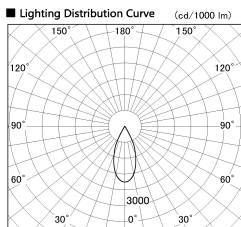

Item no. DD136-2640DW9030-R

Series Name: Cledy versa R-G
(DD136-AG-R)

Dark Mirror Reflector

| | |
|------------------|--|
| Installation | Recessed mount |
| Type | Extra high-efficiency adjustable downlight : Antiglare |
| Fixture wattage | 23W |
| Beam angle | 42 deg |
| Color Temp. | 3000K |
| CRI | Ra>90 |
| Luminous | 2322 lm |
| Body | Die-cast aluminum alloy |
| Body finish | N/A |
| Trim finish | White |
| Reflector finish | Dark Mirror |
| IP Rate | IP20 |
| Light source | COB module |
| Input Voltage | AC220~240V |
| Dimming Type | Non-Dimmable |
| Certificate | CE, CCC |
| Cut Hole | 150mm |