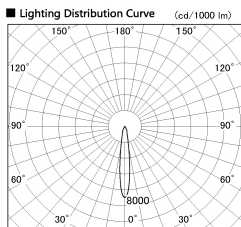

Item no. DD136-2515DW9030-R

Series Name: Cledy versa R-G
(DD136-AG-R)

Dark Mirror Reflector

Installation	Recessed mount
Type	Extra high-efficiency adjustable downlight : Antiglare
Fixture wattage	23W
Beam angle	14 deg
Color Temp.	3000K
CRI	Ra>90
Luminous	1817 lm
Body	Die-cast aluminum alloy
Body finish	N/A
Trim finish	White
Reflector finish	Dark Mirror
IP Rate	IP20
Light source	COB module
Input Voltage	AC220~240V
Dimming Type	Non-Dimmable
Certificate	CE, CCC
Cut Hole	125mm