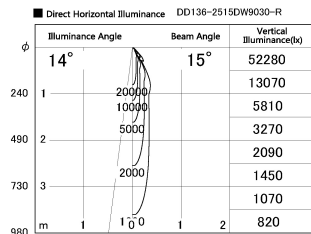

Item no. DD136-2515DW9030-R

Series Name: Cledy versa R-G
(DD136-AG-R)

Dark Mirror Reflector

Installation	Recessed mount
Type	Extra high-efficiency adjustable downlight : Antiglare
Fixture wattage	23W
Beam angle	14 deg
Color Temp.	3000K
CRI	Ra>90
Luminous	1817 lm
Body	Die-cast aluminum alloy
Body finish	N/A
Trim finish	White
Reflector finish	Dark Mirror
IP Rate	IP20
Light source	COB module
Input Voltage	AC220~240V
Dimming Type	Non-Dimmable
Certificate	CE, CCC
Cut Hole	125mm