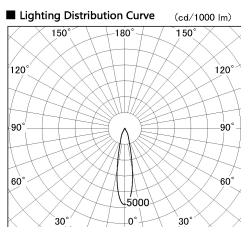

Item no. DD136-2520DW9030-R

Series Name: Cledy versa R-G
(DD136-AG-R)

Dark Mirror Reflector

Installation	Recessed mount
Type	Extra high-efficiency adjustable downlight : Antiglare
Fixture wattage	23W
Beam angle	21 deg
Color Temp.	3000K
CRI	Ra>90
Luminous	2083 lm
Body	Die-cast aluminum alloy
Body finish	N/A
Trim finish	White
Reflector finish	Dark Mirror
IP Rate	IP20
Light source	COB module
Input Voltage	AC220~240V
Dimming Type	Non-Dimmable
Certificate	CE, CCC
Cut Hole	125mm