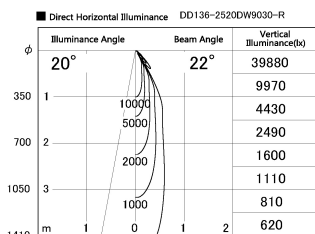

Item no. DD136-2520DW9030-R

Series Name: Cledy versa R-G
(DD136-AG-R)

Dark Mirror Reflector

Installation	Recessed mount
Type	Extra high-efficiency adjustable downlight : Antiglare
Fixture wattage	23W
Beam angle	21 deg
Color Temp.	3000K
CRI	Ra>90
Luminous	2083 lm
Body	Die-cast aluminum alloy
Body finish	N/A
Trim finish	White
Reflector finish	Dark Mirror
IP Rate	IP20
Light source	COB module
Input Voltage	AC220~240V
Dimming Type	Non-Dimmable
Certificate	CE, CCC
Cut Hole	125mm