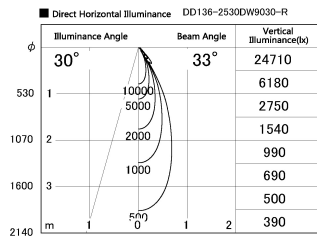

Item no. DD136-2530DW9030-R

Series Name: Cledy versa R-G
(DD136-AG-R)

Dark Mirror Reflector

Installation	Recessed mount
Type	Extra high-efficiency adjustable downlight : Antiglare
Fixture wattage	23W
Beam angle	32 deg
Color Temp.	3000K
CRI	Ra>90
Luminous	2131 lm
Body	Die-cast aluminum alloy
Body finish	N/A
Trim finish	White
Reflector finish	Dark Mirror
IP Rate	IP20
Light source	COB module
Input Voltage	AC220~240V
Dimming Type	Non-Dimmable
Certificate	CE, CCC
Cut Hole	125mm