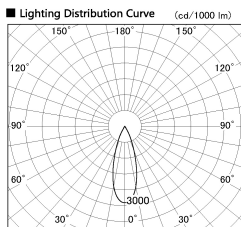

Item no. DD136-2530DW9030-R

Series Name: Cledy versa R-G
(DD136-AG-R)

Dark Mirror Reflector

Installation	Recessed mount
Type	Extra high-efficiency adjustable downlight : Antiglare
Fixture wattage	23W
Beam angle	32 deg
Color Temp.	3000K
CRI	Ra>90
Luminous	2131 lm
Body	Die-cast aluminum alloy
Body finish	N/A
Trim finish	White
Reflector finish	Dark Mirror
IP Rate	IP20
Light source	COB module
Input Voltage	AC220~240V
Dimming Type	Non-Dimmable
Certificate	CE, CCC
Cut Hole	125mm