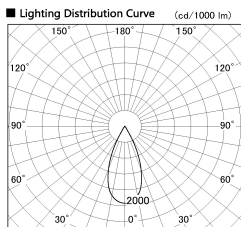

Item no. DD136-2540DW9030-R

Series Name: Cledy versa R-G
(DD136-AG-R)

Dark Mirror Reflector

Installation	Recessed mount
Type	Extra high-efficiency adjustable downlight : Antiglare
Fixture wattage	23W
Beam angle	43 deg
Color Temp.	3000K
CRI	Ra>90
Luminous	2199 lm
Body	Die-cast aluminum alloy
Body finish	N/A
Trim finish	White
Reflector finish	Dark Mirror
IP Rate	IP20
Light source	COB module
Input Voltage	AC220~240V
Dimming Type	Non-Dimmable
Certificate	CE, CCC
Cut Hole	125mm