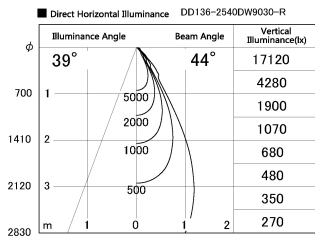

Item no. DD136-2540DW9030-R

Series Name: Cledy versa R-G
(DD136-AG-R)

Dark Mirror Reflector

Installation	Recessed mount
Type	Extra high-efficiency adjustable downlight : Antiglare
Fixture wattage	23W
Beam angle	43 deg
Color Temp.	3000K
CRI	Ra>90
Luminous	2199 lm
Body	Die-cast aluminum alloy
Body finish	N/A
Trim finish	White
Reflector finish	Dark Mirror
IP Rate	IP20
Light source	COB module
Input Voltage	AC220~240V
Dimming Type	Non-Dimmable
Certificate	CE, CCC
Cut Hole	125mm