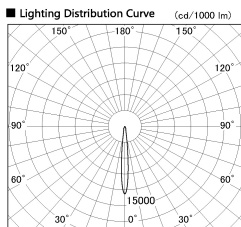

Item no. DD136-2015DW9030-R

Series Name: Cledy versa R-G
(DD136-AG-R)

Dark Mirror Reflector

Installation	Recessed mount
Type	Extra high-efficiency adjustable downlight : Antiglare
Fixture wattage	20W
Beam angle	12 deg
Color Temp.	3000K
CRI	Ra>90
Luminous	1524 lm
Body	Die-cast aluminum alloy
Body finish	N/A
Trim finish	White
Reflector finish	Dark Mirror
IP Rate	IP20
Light source	COB module
Input Voltage	AC220~240V
Dimming Type	Non-Dimmable
Certificate	CE, CCC
Cut Hole	125mm