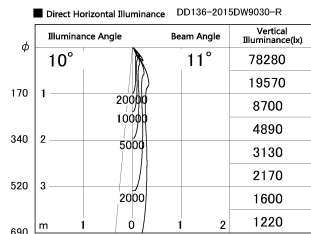

Item no. DD136-2015DW9030-R

Series Name: Cledy versa R-G
(DD136-AG-R)

Dark Mirror Reflector

Installation	Recessed mount
Type	Extra high-efficiency adjustable downlight : Antiglare
Fixture wattage	20W
Beam angle	12 deg
Color Temp.	3000K
CRI	Ra>90
Luminous	1524 lm
Body	Die-cast aluminum alloy
Body finish	N/A
Trim finish	White
Reflector finish	Dark Mirror
IP Rate	IP20
Light source	COB module
Input Voltage	AC220~240V
Dimming Type	Non-Dimmable
Certificate	CE, CCC
Cut Hole	125mm