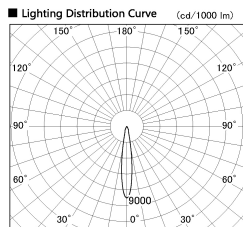

Item no. DD136-2020DW9030-R

Series Name: Cledy versa R-G  
(DD136-AG-R)

Dark Mirror Reflector

Installation	Recessed mount
Type	Extra high-efficiency adjustable downlight : Antiglare
Fixture wattage	20W
Beam angle	15 deg
Color Temp.	3000K
CRI	Ra>90
Luminous	1726 lm
Body	Die-cast aluminum alloy
Body finish	N/A
Trim finish	White
Reflector finish	Dark Mirror
IP Rate	IP20
Light source	COB module
Input Voltage	AC220~240V
Dimming Type	Non-Dimmable
Certificate	CE, CCC
Cut Hole	125mm