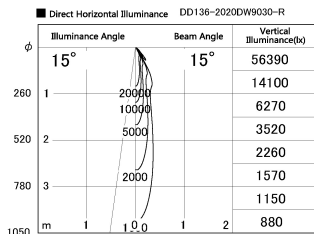

Item no. DD136-2020DW9030-R

Series Name: Cledy versa R-G  
(DD136-AG-R)

Dark Mirror Reflector

Installation	Recessed mount
Type	Extra high-efficiency adjustable downlight : Antiglare
Fixture wattage	20W
Beam angle	15 deg
Color Temp.	3000K
CRI	Ra>90
Luminous	1726 lm
Body	Die-cast aluminum alloy
Body finish	N/A
Trim finish	White
Reflector finish	Dark Mirror
IP Rate	IP20
Light source	COB module
Input Voltage	AC220~240V
Dimming Type	Non-Dimmable
Certificate	CE, CCC
Cut Hole	125mm