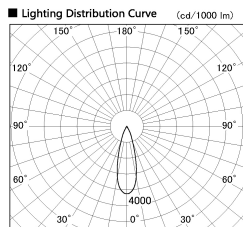

Item no. DD136-2030DW9030-R

Series Name: Cledy versa R-G
(DD136-AG-R)

Dark Mirror Reflector

Installation	Recessed mount
Type	Extra high-efficiency adjustable downlight : Antiglare
Fixture wattage	20W
Beam angle	28 deg
Color Temp.	3000K
CRI	Ra>90
Luminous	1790 lm
Body	Die-cast aluminum alloy
Body finish	N/A
Trim finish	White
Reflector finish	Dark Mirror
IP Rate	IP20
Light source	COB module
Input Voltage	AC220~240V
Dimming Type	Non-Dimmable
Certificate	CE, CCC
Cut Hole	125mm