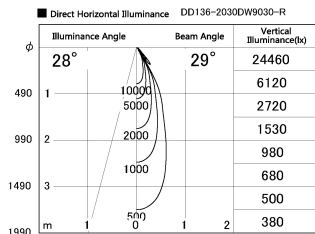

Item no. DD136-2030DW9030-R

Series Name: Cledy versa R-G
(DD136-AG-R)

Dark Mirror Reflector

Installation	Recessed mount
Type	Extra high-efficiency adjustable downlight : Antiglare
Fixture wattage	20W
Beam angle	28 deg
Color Temp.	3000K
CRI	Ra>90
Luminous	1790 lm
Body	Die-cast aluminum alloy
Body finish	N/A
Trim finish	White
Reflector finish	Dark Mirror
IP Rate	IP20
Light source	COB module
Input Voltage	AC220~240V
Dimming Type	Non-Dimmable
Certificate	CE, CCC
Cut Hole	125mm