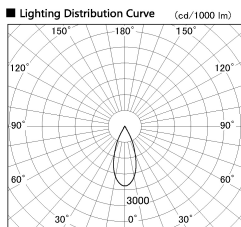

Item no. DD136-2040DW9030-R

Series Name: Cledy versa R-G  
(DD136-AG-R)

Dark Mirror Reflector

Installation	Recessed mount
Type	Extra high-efficiency adjustable downlight : Antiglare
Fixture wattage	20W
Beam angle	37 deg
Color Temp.	3000K
CRI	Ra>90
Luminous	1823 lm
Body	Die-cast aluminum alloy
Body finish	N/A
Trim finish	White
Reflector finish	Dark Mirror
IP Rate	IP20
Light source	COB module
Input Voltage	AC220~240V
Dimming Type	Non-Dimmable
Certificate	CE, CCC
Cut Hole	125mm