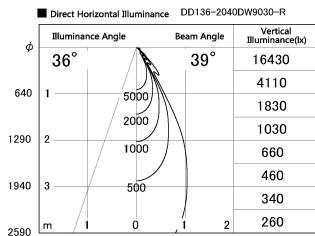

Item no. DD136-2040DW9030-R

Series Name: Cledy versa R-G  
(DD136-AG-R)

Dark Mirror Reflector

Installation	Recessed mount
Type	Extra high-efficiency adjustable downlight : Antiglare
Fixture wattage	20W
Beam angle	37 deg
Color Temp.	3000K
CRI	Ra>90
Luminous	1823 lm
Body	Die-cast aluminum alloy
Body finish	N/A
Trim finish	White
Reflector finish	Dark Mirror
IP Rate	IP20
Light source	COB module
Input Voltage	AC220~240V
Dimming Type	Non-Dimmable
Certificate	CE, CCC
Cut Hole	125mm