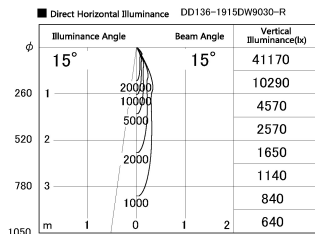

Item no. DD136-1915DW9030-R

Series Name: Cledy versa R-G  
(DD136-AG-R)

Dark Mirror Reflector

Installation	Recessed mount
Type	Extra high-efficiency adjustable downlight : Antiglare
Fixture wattage	18.6W
Beam angle	15 deg
Color Temp.	3000K
CRI	Ra>90
Luminous	1358 lm
Body	Die-cast aluminum alloy
Body finish	N/A
Trim finish	White
Reflector finish	Dark Mirror
IP Rate	IP20
Light source	COB module
Input Voltage	AC220~240V
Dimming Type	Non-Dimmable
Certificate	CE, CCC
Cut Hole	100mm