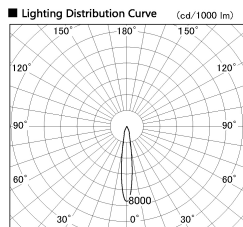

Item no. DD136-1915DW9030-R

Series Name: Cledy versa R-G  
(DD136-AG-R)

Dark Mirror Reflector

Installation	Recessed mount
Type	Extra high-efficiency adjustable downlight : Antiglare
Fixture wattage	18.6W
Beam angle	15 deg
Color Temp.	3000K
CRI	Ra>90
Luminous	1358 lm
Body	Die-cast aluminum alloy
Body finish	N/A
Trim finish	White
Reflector finish	Dark Mirror
IP Rate	IP20
Light source	COB module
Input Voltage	AC220~240V
Dimming Type	Non-Dimmable
Certificate	CE, CCC
Cut Hole	100mm