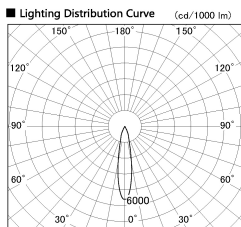

Item no. DD136-1920DW9030-R

Series Name: Cledy versa R-G
(DD136-AG-R)

Dark Mirror Reflector

Installation	Recessed mount
Type	Extra high-efficiency adjustable downlight : Antiglare
Fixture wattage	18.6W
Beam angle	19 deg
Color Temp.	3000K
CRI	Ra>90
Luminous	1453 lm
Body	Die-cast aluminum alloy
Body finish	N/A
Trim finish	White
Reflector finish	Dark Mirror
IP Rate	IP20
Light source	COB module
Input Voltage	AC220~240V
Dimming Type	Non-Dimmable
Certificate	CE, CCC
Cut Hole	100mm