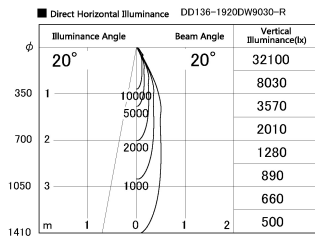

Item no. DD136-1920DW9030-R

Series Name: Cledy versa R-G
(DD136-AG-R)

Dark Mirror Reflector

Installation	Recessed mount
Type	Extra high-efficiency adjustable downlight : Antiglare
Fixture wattage	18.6W
Beam angle	19 deg
Color Temp.	3000K
CRI	Ra>90
Luminous	1453 lm
Body	Die-cast aluminum alloy
Body finish	N/A
Trim finish	White
Reflector finish	Dark Mirror
IP Rate	IP20
Light source	COB module
Input Voltage	AC220~240V
Dimming Type	Non-Dimmable
Certificate	CE, CCC
Cut Hole	100mm