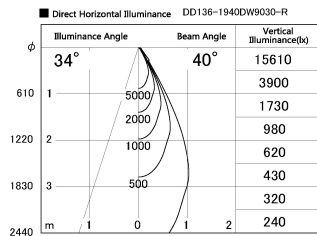

Item no. DD136-1940DW9030-R

Series Name: Cledy versa R-G  
(DD136-AG-R)

Dark Mirror Reflector

Installation	Recessed mount
Type	Extra high-efficiency adjustable downlight : Antiglare
Fixture wattage	18.6W
Beam angle	40 deg
Color Temp.	3000K
CRI	Ra>90
Luminous	1587 lm
Body	Die-cast aluminum alloy
Body finish	N/A
Trim finish	White
Reflector finish	Dark Mirror
IP Rate	IP20
Light source	COB module
Input Voltage	AC220~240V
Dimming Type	Non-Dimmable
Certificate	CE, CCC
Cut Hole	100mm