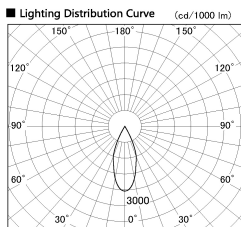

Item no. DD136-1940DW9030-R

Series Name: Cledy versa R-G  
(DD136-AG-R)

Dark Mirror Reflector

Installation	Recessed mount
Type	Extra high-efficiency adjustable downlight : Antiglare
Fixture wattage	18.6W
Beam angle	40 deg
Color Temp.	3000K
CRI	Ra>90
Luminous	1587 lm
Body	Die-cast aluminum alloy
Body finish	N/A
Trim finish	White
Reflector finish	Dark Mirror
IP Rate	IP20
Light source	COB module
Input Voltage	AC220~240V
Dimming Type	Non-Dimmable
Certificate	CE, CCC
Cut Hole	100mm