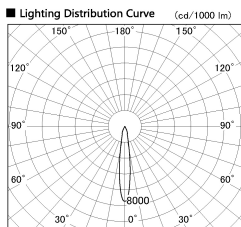

Item no. DD136-1115DW9030-R

Series Name: Cledy versa R-G  
(DD136-AG-R)

Dark Mirror Reflector

Installation	Recessed mount
Type	Extra high-efficiency adjustable downlight : Antiglare
Fixture wattage	10.5W
Beam angle	15 deg
Color Temp.	3000K
CRI	Ra>90
Luminous	778 lm
Body	Die-cast aluminum alloy
Body finish	N/A
Trim finish	White
Reflector finish	Dark Mirror
IP Rate	IP20
Light source	COB module
Input Voltage	AC220~240V
Dimming Type	Non-Dimmable
Certificate	CE, CCC
Cut Hole	100mm