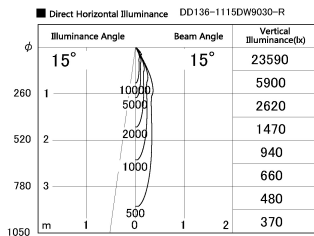

Item no. DD136-1115DW9030-R

Series Name: Cledy versa R-G  
(DD136-AG-R)

Dark Mirror Reflector

Installation	Recessed mount
Type	Extra high-efficiency adjustable downlight : Antiglare
Fixture wattage	10.5W
Beam angle	15 deg
Color Temp.	3000K
CRI	Ra>90
Luminous	778 lm
Body	Die-cast aluminum alloy
Body finish	N/A
Trim finish	White
Reflector finish	Dark Mirror
IP Rate	IP20
Light source	COB module
Input Voltage	AC220~240V
Dimming Type	Non-Dimmable
Certificate	CE, CCC
Cut Hole	100mm