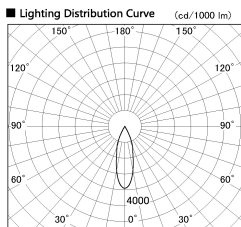

Item no. DD136-1130DW9030-R

Series Name: Cledy versa R-G  
(DD136-AG-R)

Dark Mirror Reflector

Installation	Recessed mount
Type	Extra high-efficiency adjustable downlight : Antiglare
Fixture wattage	10.5W
Beam angle	29 deg
Color Temp.	3000K
CRI	Ra>90
Luminous	894 lm
Body	Die-cast aluminum alloy
Body finish	N/A
Trim finish	White
Reflector finish	Dark Mirror
IP Rate	IP20
Light source	COB module
Input Voltage	AC220~240V
Dimming Type	Non-Dimmable
Certificate	CE, CCC
Cut Hole	100mm