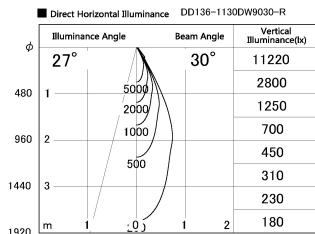

Item no. DD136-1130DW9030-R

Series Name: Cledy versa R-G  
(DD136-AG-R)

Dark Mirror Reflector

Installation	Recessed mount
Type	Extra high-efficiency adjustable downlight : Antiglare
Fixture wattage	10.5W
Beam angle	29 deg
Color Temp.	3000K
CRI	Ra>90
Luminous	894 lm
Body	Die-cast aluminum alloy
Body finish	N/A
Trim finish	White
Reflector finish	Dark Mirror
IP Rate	IP20
Light source	COB module
Input Voltage	AC220~240V
Dimming Type	Non-Dimmable
Certificate	CE, CCC
Cut Hole	100mm