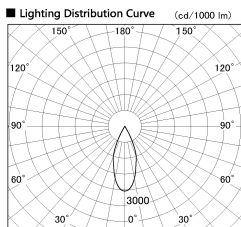

Item no. DD136-1140DW9030-R

Series Name: Cledy versa R-G
(DD136-AG-R)

Dark Mirror Reflector

Installation	Recessed mount
Type	Extra high-efficiency adjustable downlight : Antiglare
Fixture wattage	10.5W
Beam angle	40 deg
Color Temp.	3000K
CRI	Ra>90
Luminous	909 lm
Body	Die-cast aluminum alloy
Body finish	N/A
Trim finish	White
Reflector finish	Dark Mirror
IP Rate	IP20
Light source	COB module
Input Voltage	AC220~240V
Dimming Type	Non-Dimmable
Certificate	CE, CCC
Cut Hole	100mm