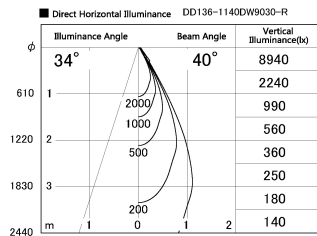

Item no. DD136-1140DW9030-R

Series Name: Cledy versa R-G
(DD136-AG-R)

Dark Mirror Reflector

Installation	Recessed mount
Type	Extra high-efficiency adjustable downlight : Antiglare
Fixture wattage	10.5W
Beam angle	40 deg
Color Temp.	3000K
CRI	Ra>90
Luminous	909 lm
Body	Die-cast aluminum alloy
Body finish	N/A
Trim finish	White
Reflector finish	Dark Mirror
IP Rate	IP20
Light source	COB module
Input Voltage	AC220~240V
Dimming Type	Non-Dimmable
Certificate	CE, CCC
Cut Hole	100mm